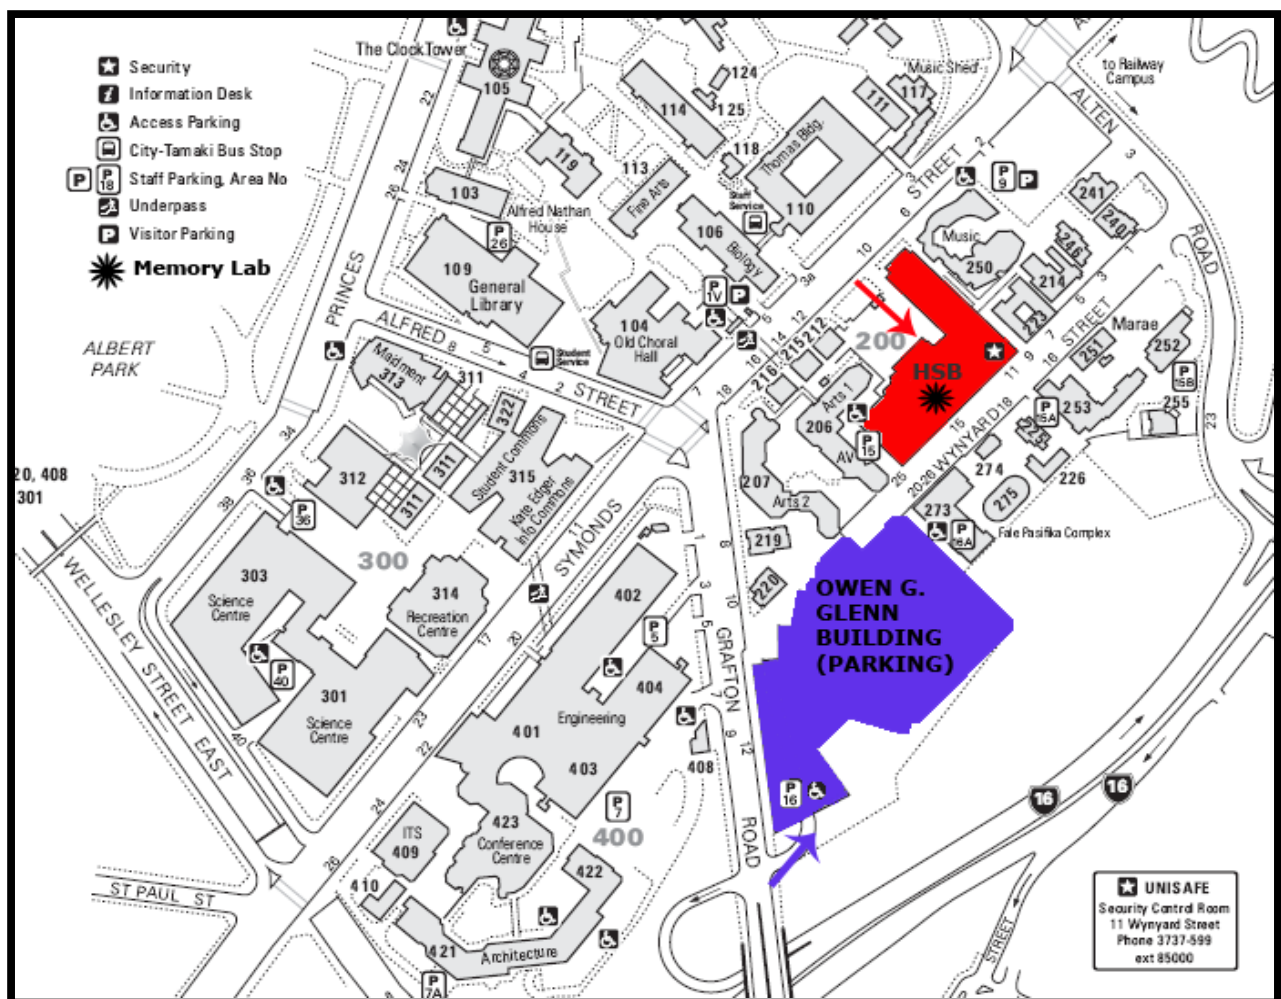

## VISITING THE MEMORY LAB @ THE UNIVERSITY OF AUCKLAND

Thank you for agreeing to participate in a Memory Lab study. The Memory Lab is located in Rm. 332 of the Human Sciences Building (HSB), 10 Symonds St. Auckland.

Ph. 373-7599 ext 83072

**VISITOR PARKING:** Available in Owen G. Glenn Building.

**FROM CAR PARK TO MEMORY LAB:** Take elevator to Floor 1, exit building onto Grafton Rd.

Walk up hill to Symonds St, and turn right. The Human Sciences Building is directly off Symonds St. Take elevator to 3<sup>rd</sup> floor.